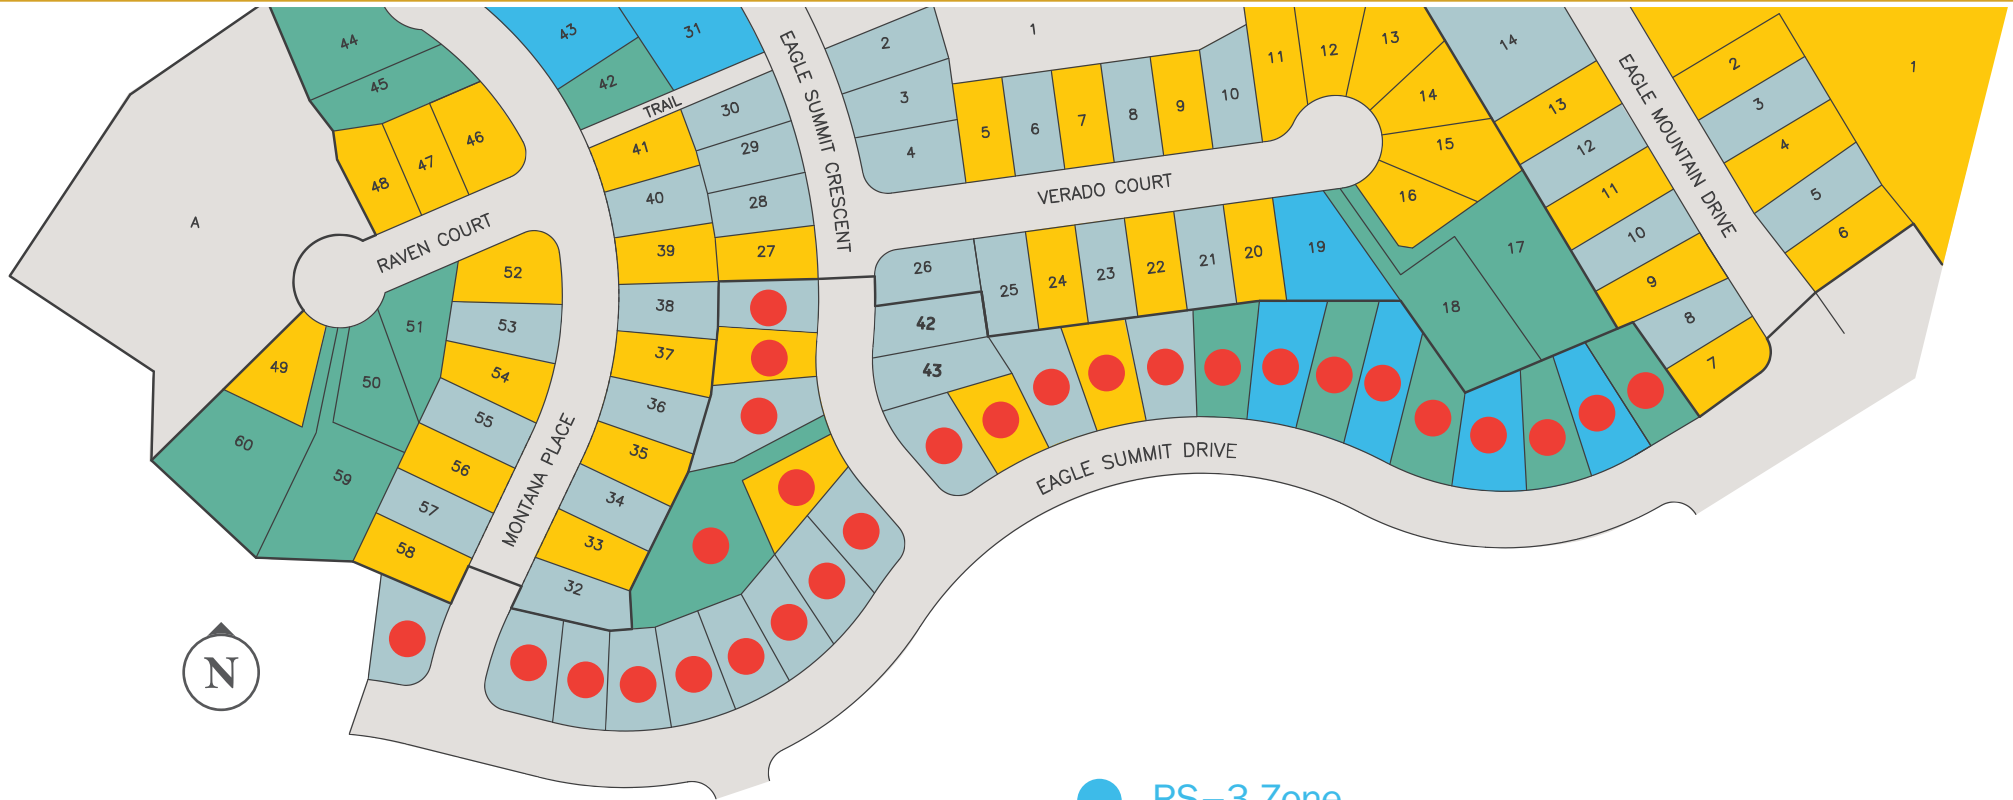

PHASE 7 & 8 SITEPLAN

EAGLEMOUNTAINLIVING.CA

- RS-3 Zone
- RS-3A Zone
- RS-5 Zone
- RS-5A Zone
- SOLD

EAGLE MOUNTAIN
ABBOTSFORD

PHASE 7 & 8 PRICES

EAGLEMOUNTAINLIVING.CA

PHASE 7

Lot	Address	Sq. Ft.	Price
1	Lot 1 Eagle Summit Cres.	22174	Unavailable
2	2788 Eagle Summit Cres.	5788	Unavailable
3	2778 Eagle Summit Cres.	5616	$649,000
4	2768 Eagle Summit Cres.	5981	$599,000
5	35427 Verado Ct.	4844	$599,000
6	35437 Verado Ct.	4844	$599,000
7	35443 Verado Ct.	4844	$599,000
8	35451 Verado Ct.	4844	$599,000
9	35459 Verado Ct.	4844	$599,000
10	35467 Verado Ct.	5301	$629,000
11	35473 Verado Ct.	6330	$699,000
12	35477 Verado Ct.	5423	$749,000
13	35483 Verado Ct.	6464	$950,000
14	35495 Verado Ct.	5808	$950,000
15	35498 Verado Ct.	7188	$950,000
16	35494 Verado Ct.	5252	$749,000
17	35488 Verado Ct.	17222	$1,350,000
18	35484 Verado Ct.	12809	$1,250,000
19	35478 Verado Ct.	8688	$1,100,000
20	35468 Verado Ct.	4919	$649,000
21	35458 Verado Ct.	4858	$599,000
22	35448 Verado Ct.	4843	$599,000
23	35442 Verado Ct.	4829	$579,000
24	35438 Verado Ct.	4814	$579,000
25	35432 Verado Ct.	4977	$579,000
26	2758 Eagle Summit Cres.	5272	$579,000

Lot	Address	Sq. Ft.	Price
27	2763 Eagle Summit Cres.	4755	$599,000
28	2769 Eagle Summit Cres.	4790	$599,000
29	2777 Eagle Summit Cres.	4759	$599,000
30	2785 Eagle Summit Cres.	4786	Unavailable
31	2795 Eagle Summit Cres.	8269	Unavailable
32	2714 Montana Pl.	5285	$629,000
33	2720 Montana Pl.	4764	$629,000
34	2728 Montana Pl.	4887	$629,000
35	2734 Montana Pl.	5124	$629,000
36	2740 Montana Pl.	5154	$629,000
37	2748 Montana Pl.	5127	$629,000
38	2754 Montana Pl.	5078	$629,000
39	2762 Montana Pl.	5126	$629,000
40	2770 Montana Pl.	5118	$629,000
41	2776 Montana Pl.	5121	$629,000
42	2786 Montana Pl.	5265	$629,000
43	2792 Montana Pl.	7698	Unavailable
44	2797 Montana Pl.	9805	Unavailable
45	2791 Montana Pl.	6899	Unavailable
46	35355 Raven Ct.	6288	$649,000
47	35349 Raven Ct.	5005	$599,000
48	35341 Raven Ct.	5448	$629,000
49	35324 Raven Ct.	5757	$849,000
50	35342 Raven Ct.	7098	$849,000
51	35348 Raven Ct.	6697	$649,000
52	2757 Montana Pl.	6171	$649,000

Lot	Address	Sq. Ft.	Price
53	2751 Montana Pl.	5379	$629,000
54	2741 Montana Pl.	5280	$629,000
55	2735 Montana Pl.	5166	$629,000
56	2727 Montana Pl.	5167	$629,000
57	2721 Montana Pl.	5167	$629,000
58	2715 Montana Pl.	5385	$629,000
59	35336 Raven Ct.	13132	$1,250,000
60	35330 Raven Ct.	15285	$1,350,000

PHASE 8

Lot	Address	Sq. Ft.	Price
1	2794 Eagle Mountain Dr.	98059	Unavailable
2	2788 Eagle Mountain Dr.	6030	$799,000
3	2784 Eagle Mountain Dr.	6030	$799,000
4	2778 Eagle Mountain Dr.	6575	$849,000
5	2774 Eagle Mountain Dr.	5900	$799,000
6	2768 Eagle Mountain Dr.	5782	$799,000
7	2765 Eagle Mountain Dr.	5168	$599,000
8	2769 Eagle Mountain Dr.	5130	$599,000
9	2773 Eagle Mountain Dr.	5673	$649,000
10	2777 Eagle Mountain Dr.	5752	$699,000
11	2781 Eagle Mountain Dr.	5811	$699,000
12	2785 Eagle Mountain Dr.	5811	$699,000
13	2789 Eagle Mountain Dr.	5811	$699,000
14	2795 Eagle Mountain Dr.	12594	Unavailable

EAGLE MOUNTAIN
ABBOTSFORD

Jim Rempel
(604) 850-4334
jim@jimrempel.com

Jonas Melan
(604) 865-4968
22whale@gmail.com

Roger Andres
(604) 855-0800
roger@rogerandres.ca